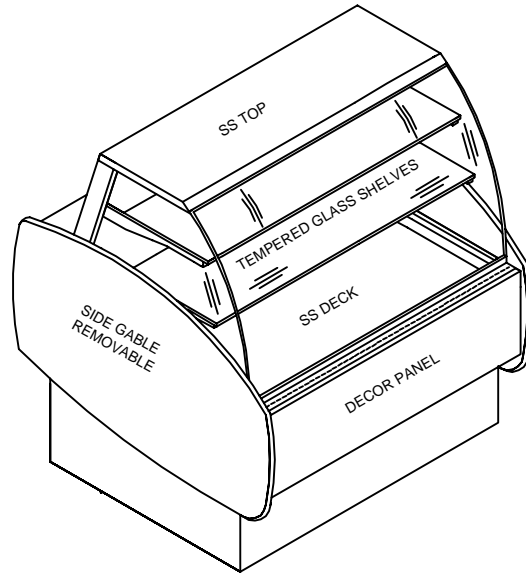

PASSION MULTI DECK DRY DELI CASE - P3

PROJECT _____ ITEM _____ QTY _____

REAR VIEW 48" LONG UNIT SHOWN

SPECIFICATION DRY DISPLAY CASE

MODEL	LENGTH	VOLTS	AMPS	PLUG	WT.
P3-38D	38"(965MM)	115	1.0	5-15P	290
P3-48D	48"(1219MM)	115	1.5	5-15P	370
P3-60D	60"(1524MM)	115	2.0	5-15P	420
P3-74D	74"(1880MM)	115	2.5	5-15P	490
P3-94D	94"(2388MM)	115	4.0	5-15P	610

All specification subject to change without notice.

SMART COOLING CONCEPTS INC.

14 MELANIE DR., UNIT 11, BRAMPTON, ON, CANADA, L6T 4L3

Tell: 905-458-5340, Fax: 905-458-4424, Toll Free: 1-855-458-5840

smartcoolingconcepts.com. email:garysohi@smartcoolingconcepts.com