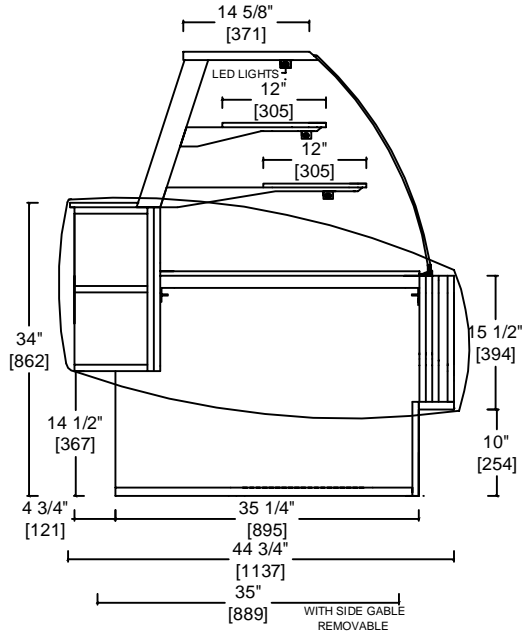

PASSION MULTI DECK DRY CASE - P3

LENGTHS: 38"L , 48"L, 60"L, 74"L , 94"L

DEPTH: 44½ "

HEIGHT: 51½"

STANDARD FEATURES

1. LED top light.
2. Tempered glass shelves c/w LED lights.
3. Tilt out front curved safety glass.
4. Clear anodized framework.
5. Exterior Plastic laminate - black.
6. Interior Plastic laminate - black.
7. 8 ' plug and cord.
8. 1 year parts and labour warranty.
9. CSA SPE-1000 code for electrical safety.

PASSION MULTI DECK DRY DELI CASE - P3

PROJECT _____ ITEM _____ QTY _____

REAR VIEW 48" LONG UNIT SHOWN

SPECIFICATION DRY DISPLAY CASE

MODEL	LENGTH	VOLTS	AMPS	PLUG	WT.
P3-38D	38"(965MM)	115	1.0	5-15P	290
P3-48D	48"(1219MM)	115	1.5	5-15P	370
P3-60D	60"(1524MM)	115	2.0	5-15P	420
P3-74D	74"(1880MM)	115	2.5	5-15P	490
P3-94D	94"(2388MM)	115	4.0	5-15P	610