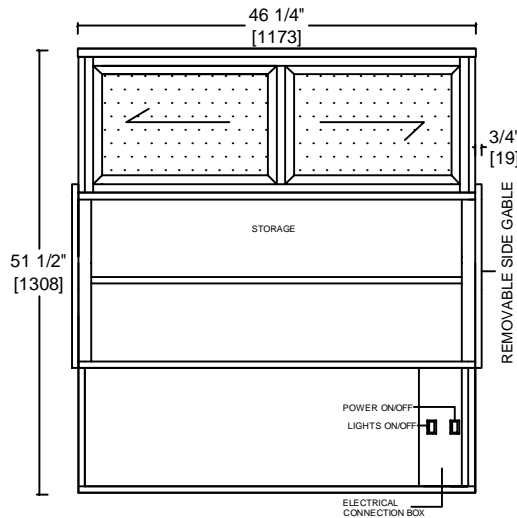

PASSION MULTI DECK DRY DELI CASE - P3

PROJECT _____ ITEM _____ QTY _____

REAR VIEW 48" LONG UNIT SHOWN

SPECIFICATION DRY DISPLAY CASE

MODEL	LENGTH	VOLTS	AMPS	PLUG	WT.
P3-38D	38"(965MM)	115	1.0	5-15P	290
P3-48D	48"(1219MM)	115	1.5	5-15P	370
P3-60D	60"(1524MM)	115	2.0	5-15P	420
P3-74D	74"(1880MM)	115	2.5	5-15P	490
P3-94D	94"(2388MM)	115	4.0	5-15P	610

All specification subject to change without notice.

SMART COOLING CONCEPTS INC.

14 MELANIE DR., UNIT 11, BRAMPTON, ON, CANADA, L6T 4L3

Tell: 905-458-5340, Fax: 905-458-4424, Toll Free: 1-855-458-5840

smartcoolingconcepts.com. email:garysohi@smartcoolingconcepts.com