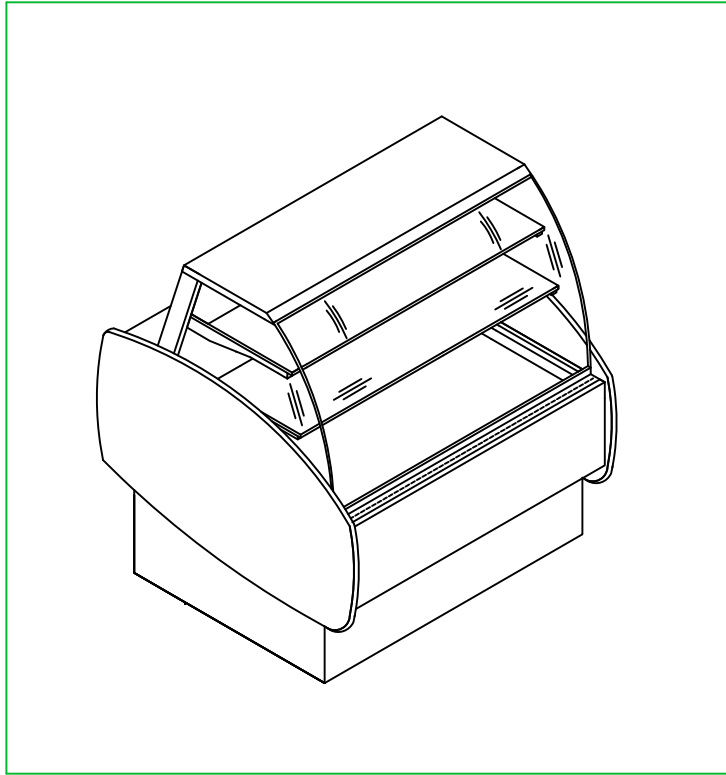

PASSION MULTI DECK DRY CASE - P3

LENGTHS: 38"L , 48"L, 60"L, 74"L , 94"L

DEPTH: 44½ "

HEIGHT: 51½"

STANDARD FEATURES

1. LED top light.
2. Tempered glass shelves c/w LED lights.
3. Tilt out front curved safety glass.
4. Clear anodized framework.
5. Exterior Plastic laminate - black.
6. Interior Plastic laminate - black.
7. 8 ' plug and cord.
8. 1 year parts and labour warranty.
9. CSA SPE-1000 code for electrical safety.

OPTIONAL FEATURES

1. Custom exterior plastic laminate of choice.
2. Powder coated framework of choice.
3. Adjustable legs (consult factory for size).
4. Heavy duty casters(height increase by 4").
5. Bumpers on front and sides.
6. Call factory for other options.