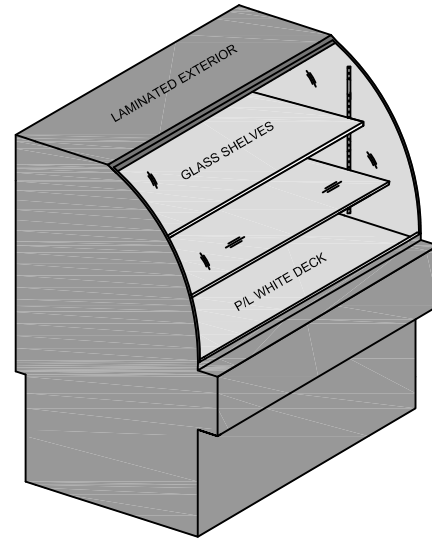

PASSION MULTI DECK DRY CASE - P4

PROJECT _____ ITEM _____ QTY _____

REAR VIEW 48" LONG UNIT SHOWN

SPECIFICATION DRY DISPLAY CASE

MODEL	LENGTH	VOLTS	AMPS	PLUG	WT.
P4-38D	38"(965MM)	115	1.0	5-15P	290
P4-48D	48"(1219MM)	115	1.5	5-15P	370
P4-60D	60"(1524MM)	115	2.0	5-15P	420
P4-74D	74"(1880MM)	115	2.5	5-15P	490
P4-94D	94"(2388MM)	115	3.0	5-15P	610

All specification subject to change without notice.

SMART COOLING CONCEPTS INC.

14 MELANIE DR., UNIT 11, BRAMPTON, ON, CANADA, L6T 4L3
Tell: 905-458-5340, Fax: 905-458-4424, Toll Free: 1-855-458-5840
smartcoolingconcepts.com. email:garysohi@smartcoolingconcepts.com