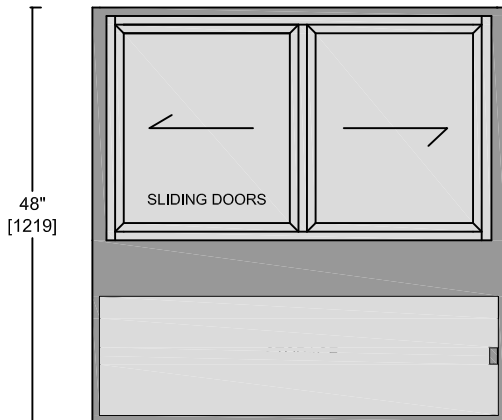

PASSION MULTI DECK DRY CASE - P4

PROJECT _____ ITEM _____ QTY _____

REAR VIEW 48" LONG UNIT SHOWN

SPECIFICATION DRY DISPLAY CASE

MODEL	LENGTH	VOLTS	AMPS	PLUG	WT.
P4-38D	38"(965MM)	115	1.0	5-15P	290
P4-48D	48"(1219MM)	115	1.5	5-15P	370
P4-60D	60"(1524MM)	115	2.0	5-15P	420
P4-74D	74"(1880MM)	115	2.5	5-15P	490
P4-94D	94"(2388MM)	115	3.0	5-15P	610

All specification subject to change without notice.

SMART COOLING CONCEPTS INC.

14 MELANIE DR., UNIT 11, BRAMPTON, ON, CANADA, L6T 4L3
Tell: 905-458-5340, Fax: 905-458-4424, Toll Free: 1-855-458-5840
smartcoolingconcepts.com. email:garysohi@smartcoolingconcepts.com