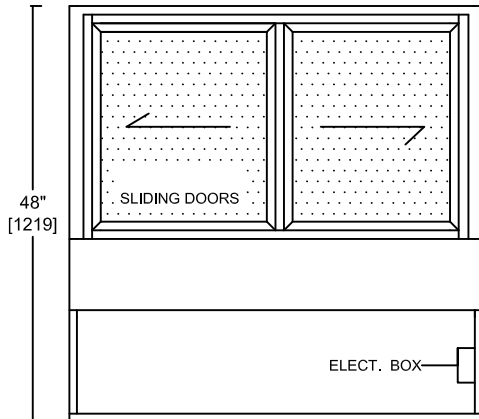

PASSION MULTI DECK DRY CASE - P5

PROJECT _____ ITEM _____ QTY _____

REAR VIEW 48" LONG UNIT SHOWN

SPECIFICATION

DRY DISPLAY CASE

MODEL	LENGTH	VOLTS	AMPS	PLUG	WT.
P5-38D	38"(965MM)	115	1.0	5-15P	290
P5-48D	48"(1219MM)	115	1.5	5-15P	370
P5-60D	60"(1524MM)	115	2.0	5-15P	420
P5-74D	74"(1880MM)	115	2.5	5-15P	490
P5-94D	94"(2388MM)	115	3.0	5-15P	610

* All specification subject to change without notice.

SMART COOLING CONCEPTS INC.

14 MELANIE DR., UNIT 11, BRAMPTON, ON, CANADA, L6T 4L3
Tell: 905-458-5340, Fax: 905-458-4424, Toll Free: 1-855-458-5840
smartcoolingconcepts.com. email:garysohi@smartcoolingconcepts.com