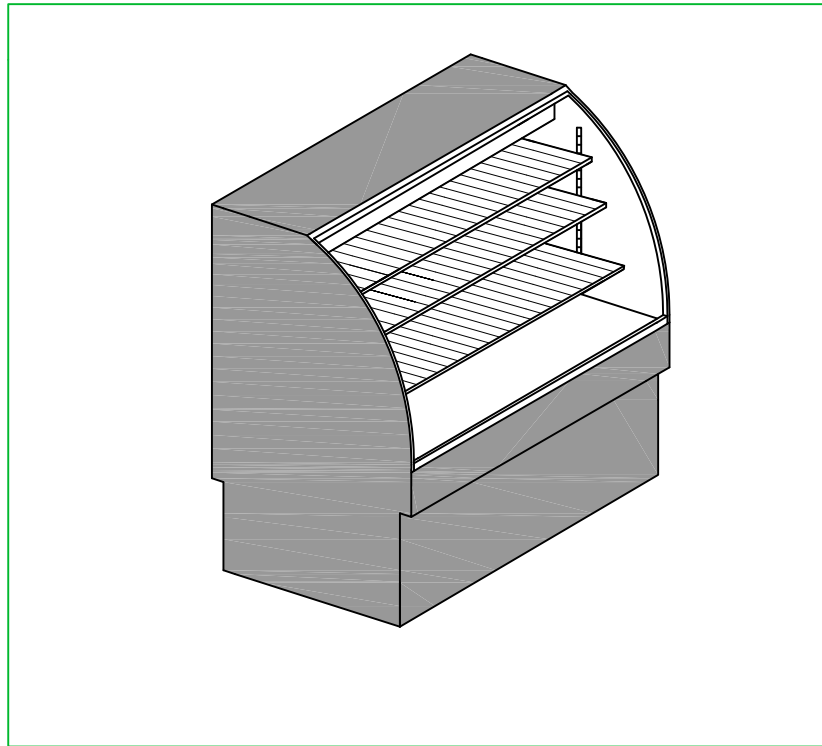

PASSION MULTI DECK DRY CASE - P5

LENGTHS; 38"L , 48"L, 60"L, 74"L , 94"L

DEPTH: 32"

HEIGHT: 48"

STANDARD FEATURES

1. Top T5 light.
2. Powder coated white wire shelves.
3. Tilt out front curved safety glass.
4. Clear anodized framework.
5. Mirrored inside ends.
5. Exterior Plastic laminate - black.
6. Interior Plastic laminate - white.
7. 8 ' plug and cord.
8. 1 year parts and labour warranty.
9. CSA SPE-1000 code for electrical safety.

OPTIONAL FEATURES

1. Custom exterior plastic laminate of choice.
2. Powder coated framework of choice.
3. LED top and shelf lights.
4. Mirrored inside ends.
5. Adjustable legs (consult factory for size).
6. Heavy duty casters(height increase by 4").
7. Bumpers on front and sides.
8. Call factory for other options.