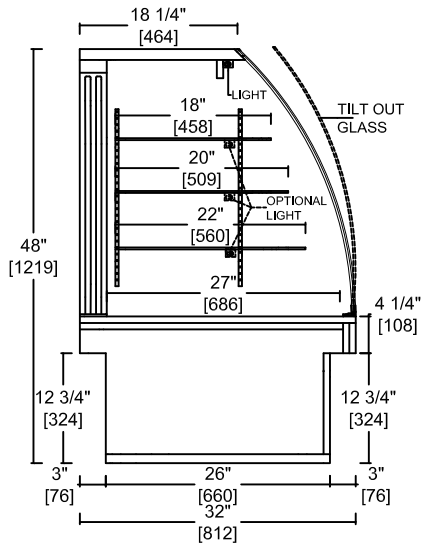

PASSION MULTI DECK DRY CASE - P5

LENGTHS; 38"L , 48"L, 60"L, 74"L , 94"L

DEPTH: 32"

HEIGHT: 48"

STANDARD FEATURES

1. Top T5 light.
2. Powder coated white wire shelves.
3. Tilt out front curved safety glass.
4. Clear anodized framework.
5. Mirrored inside ends.
5. Exterior Plastic laminate - black.
6. Interior Plastic laminate - white.
7. 8 ' plug and cord.
8. 1 year parts and labour warranty.
9. CSA SPE-1000 code for electrical safety.

PASSION MULTI DECK DRY CASE - P5

PROJECT _____ ITEM _____ QTY _____

REAR VIEW 48" LONG UNIT SHOWN

SPECIFICATION

DRY DISPLAY CASE

MODEL	LENGTH	VOLTS	AMPS	PLUG	WT.
P5-38D	38"(965MM)	115	1.0	5-15P	290
P5-48D	48"(1219MM)	115	1.5	5-15P	370
P5-60D	60"(1524MM)	115	2.0	5-15P	420
P5-74D	74"(1880MM)	115	2.5	5-15P	490
P5-94D	94"(2388MM)	115	3.0	5-15P	610