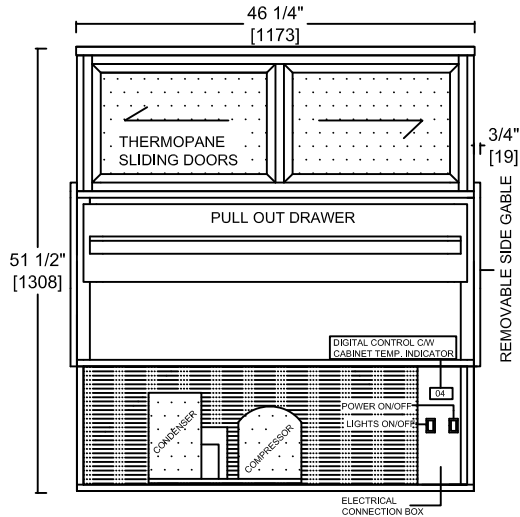

PASSION MULTI DECK DRY DRAWER CASE - P3

PROJECT _____ ITEM _____ QTY _____

REAR VIEW 48" LONG UNIT SHOWN

SPECIFICATION DRY DISPLAY CASE

MODEL	LENGTH	VOLTS	AMPS	PLUG	WT.
P3-38DD	38"(965MM)	115	1.0	5-15P	290
P3-48DD	48"(1219MM)	115	1.5	5-15P	370
P3-60DD	60"(1524MM)	115	2.0	5-15P	420
P3-74DD	74"(1880MM)	115	2.5	5-15P	490
P3-94DD	94"(2388MM)	115	4.0	5-15P	610

All specification subject to change without notice.

SMART COOLING CONCEPTS INC.

14 MELANIE DR., UNIT 11, BRAMPTON, ON, CANADA, L6T 4L3

Tell: 905-458-5340, Fax: 905-458-4424, Toll Free: 1-855-458-5840

smartcoolingconcepts.com. email:garysohi@smartcoolingconcepts.com