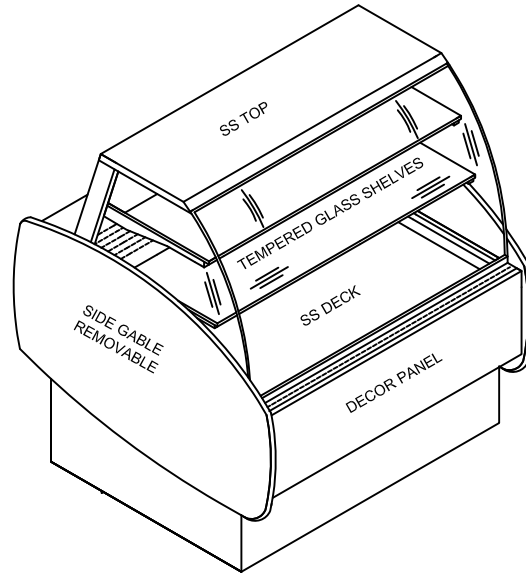

PASSION MULTI DECK DRY DRAWER CASE - P3

PROJECT _____ ITEM _____ QTY _____

REAR VIEW 48" LONG UNIT SHOWN

SPECIFICATION DRY DISPLAY CASE

MODEL	LENGTH	VOLTS	AMPS	PLUG	WT.
P3-38DD	38"(965MM)	115	1.0	5-15P	290
P3-48DD	48"(1219MM)	115	1.5	5-15P	370
P3-60DD	60"(1524MM)	115	2.0	5-15P	420
P3-74DD	74"(1880MM)	115	2.5	5-15P	490
P3-94DD	94"(2388MM)	115	4.0	5-15P	610

All specification subject to change without notice.

SMART COOLING CONCEPTS INC.

14 MELANIE DR., UNIT 11, BRAMPTON, ON, CANADA, L6T 4L3

Tell: 905-458-5340, Fax: 905-458-4424, Toll Free: 1-855-458-5840

smartcoolingconcepts.com. email:garysohi@smartcoolingconcepts.com